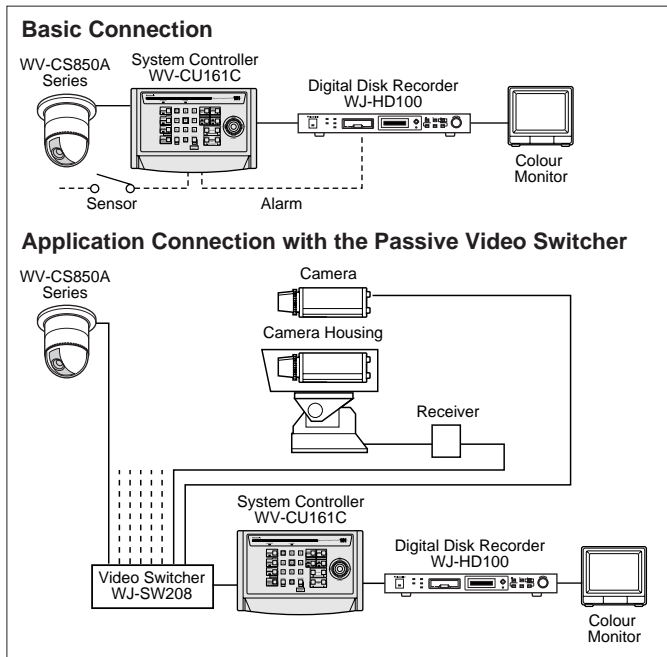

SYSTEM EXAMPLES