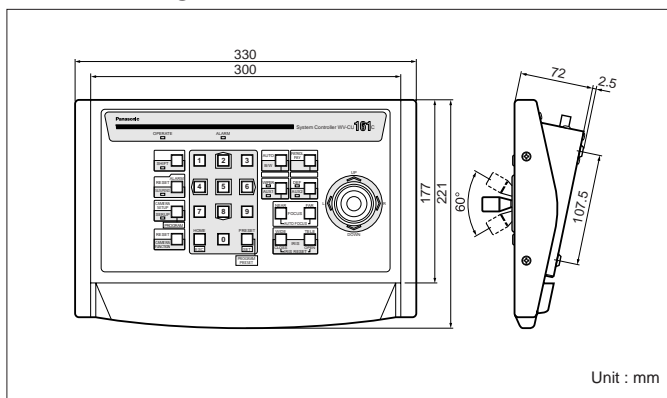

APPEARANCE

OPTIONAL COMPONENTS & ACCESSORIES

Super Dynamic II Dome Cameras
WV-CS850A Series

- 64-position presettable
- Digital motion detector
- Electronic sensitivity up
- Automatic focus
- Max. 300 / second panning
- Privacy zone masking
- Patrol learn function
- B/W, colour mode selectable
- 22x zoom / 10x electronic zoom

Receiver
WV-RC100 / WV-RC150 / WV-RC170

Rack Mount Angle
WV-Q62

Super Dynamic II

• Weights and dimensions are approximate. • Specifications are subject to change without notice. • These products may be subject to export control regulations.

DISTRIBUTED BY:

Panasonic

Panasonic is the brandname of Matsushita Electric.
Printed in Japan
WV-JKCU161CT(2N-662B)