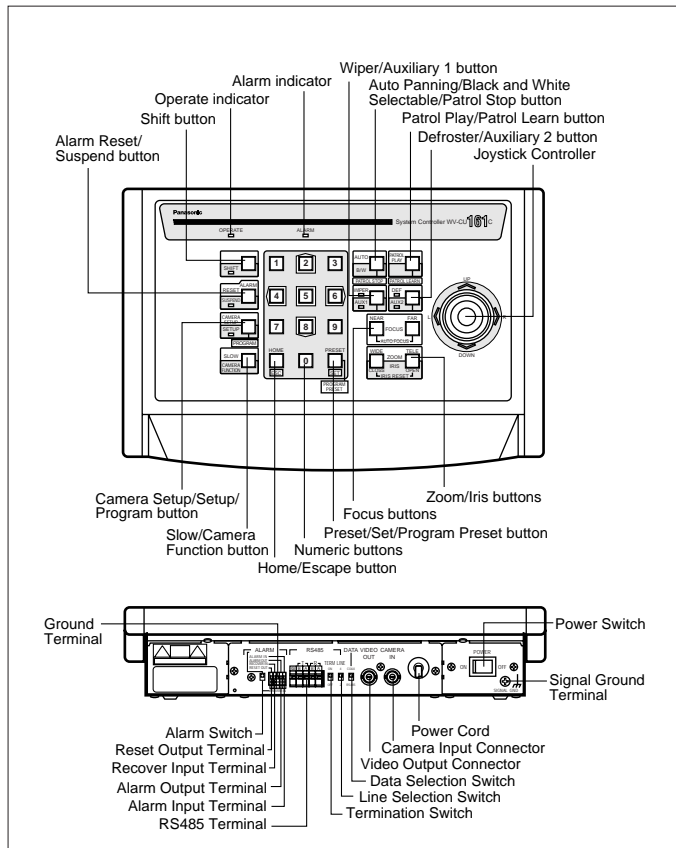

Key Features

- Preset Control : 64 positions function, focus, zoom ratio, rotation mode, etc.
- Lens control : zoom ratio, focus, iris
- Pan/tilt control : manual pan, manual tilt, auto-pan
- Receiver control : wiper, defroster, AUX 1-2
- Camera control : home position, camera setting, patrol function
- Preset control interlocked to alarm signal
- Built-in alarm recover input/reset output
- Built-in RS-485 terminal
- Built-in joystick positioner
- Preset data : up/download function, maximum 8 cameras

WV-CU161C SETUP MENU

```

ALARM SETUP "↓"
SYSTEM SETUP "↓"
PRESET DATA LOAD "↓"
COMMUNICATION "↓"
    
```

MAJOR OPERATING CONTROLS

SPECIFICATIONS PAL

Power Source	220 - 240 V AC 50 Hz
Power Consumption	7 W
Camera Input	Composite Video Signal 1.0 V [p-p] / 75Ω
Alarm Input	Max. 4 input
Video Output	Composite Video Signal 1.0 V [p-p] / 75Ω, multiplexed video and control data
Alarm Output	Open Collector Output 16 V DC, 100 mA max.
RS-485 Terminal	RS-485, full (4 line) or half (2 line) switchable
Lens Control	Zoom: Tele / Wide (Electronic zoom WV-CS850A Series only) Focus: Near / Far / Auto Focus Iris: Open / Close / Reset
Pan / Tilt Control	Manual: Selectable at variable speed control Auto Pan: On / Off
Housing Control	Wiper: On / Off Defroster: On / Off AUX 1.2: On / Off
Camera Control	Position Select: Selectable 1 to 64 (max.) Home Position: Possible Camera Setup: Possible Patrol Learn Function: Available on WV-CS850A Series only B/W, Colour Mode: Selectable on WV-CS850A Series only
Memory	Camera Preset Data Upload / Download (Max. 8 cameras)
Alarm	Alarm Buzzer: On / Off Alarm Display: On / Off Auto Reset / Manual Reset: Possible Alarm Suspend: Possible
Ambient Operating Temperature	-10°C - +50°C
Ambient Operating Humidity	Less than 90%
Dimensions (W) x (H) x (D)	330 x 74.5 x 221 mm
Weights (approx.)	2.4 kg